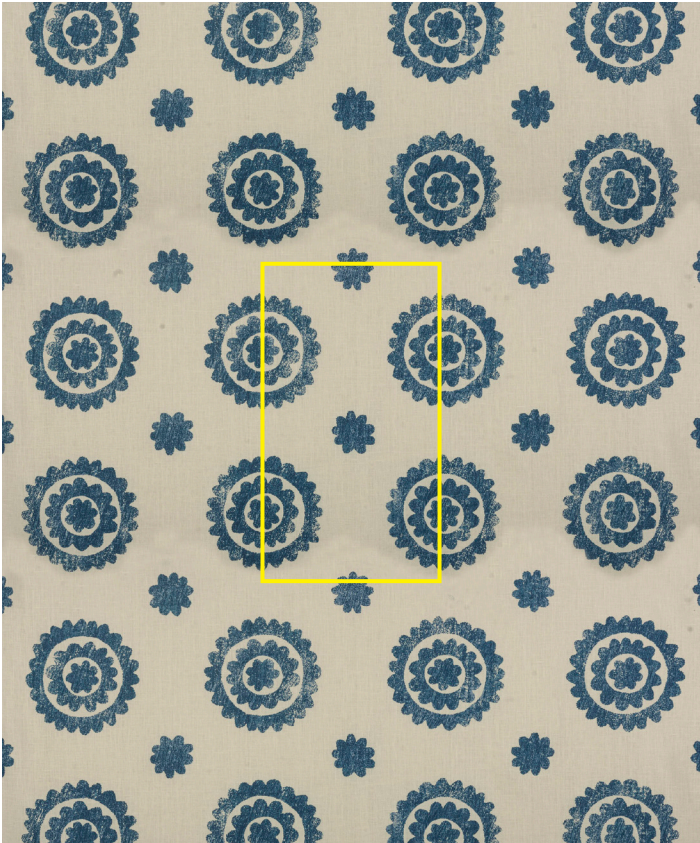

Nafis Cornflower | NAF-01-C

Design	Nafis
Colour	Cornflower
Code	NAF-01-C
Composition	100% Linen
Width	127cm / 50in
Repeat	32cm (h) 63.5cm (v) 12.5in (h) 25in (v)
Weight	286g/sqm
Notes

Nafis Cornflower | NAF-01-C